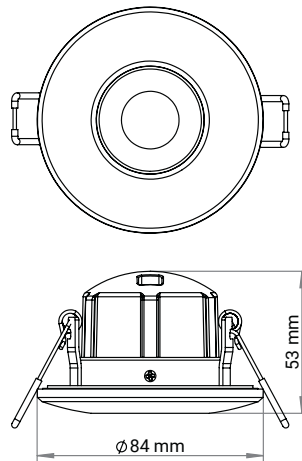

Ricoman Product Data	
Warranty	5 years
Applications	Interior
Certification(s)	UKCA, CE, RoHS

Physical Data	
Colour Finish	White as standard Chrome Brushed Chrome Black optional
Luminaire Fixing	Recessed
Construction Material	Polycarbonate
Diffuser Type	TP(a) rated
Unit Weight	(kg) 0.20

Electrical Data	
Wattage	6W
Power Factor	>0.90
Voltage Range	AC220-240V
Running Current	71mA
Inrush Current	<10A
Protection Class IEC	Class II
Driver	Internal mains dimmable

Performance Data	
Lumens	602
Efficacy	~100 Lm/W
Operating Temperature	-20oC to +45oC
Kelvin	3000K 4000K (selectable via switch behind bezel)
Beam Angle	60°
Operating Hours	>50000
CRI	>80 Ra
Fire Rated	Yes (30/60/90 min)
IP Rating	IP65 (front) IP54 (back)
IK Rating	IK08
Macadam Ellipse	≤6 sdcM
L70 B50	50,000 hours
L80 B50	30,000 hours
L90 B50	15,000 hours

Quickwire Socket Data	
Rating Supply Voltage	250V~ 16A (Overcurrent protection limited to 16A)
Poles	3 - pole
Cable Entry	2 x 1.0mm ² – 1.5mm ² Twin & Earth CPC Cable (6242Y or 6242B), Solid cores (Class 1)
Termination	Utilizes rapid Quickwire push in technology
Cord Grip	Fully Automatic
Conductor Size	1.0mm ² – 1.5mm ² Twin & Earth CPC Cable (6242Y or 6242B), Solid cores (Class 1)
Dimensions	23mm x 24mm x 60mm (fits through a 30mmØ hole)
IP Rating	IP30

Cut out Ø70 mm