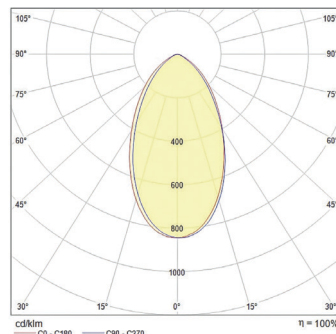

Ricoman Product Data	
Warranty	5 years
Applications	Interior
Certification(s)	UKCA, CE, RoHS

Physical Data	
Colour Finish	White as standard Chrome Brushed Chrome Black optional
Luminaire Fixing	Recessed
Construction Material	Polycarbonate
Diffuser Type	TP(a) rated
Unit Weight	(kg) 0.20

Electrical Data	
Wattage	6W
Power Factor	>0.90
Voltage Range	AC220-240V
Running Current	71mA
Inrush Current	<10A
Protection Class IEC	Class II
Driver	Internal mains dimmable

Performance Data	
Lumens	602
Efficacy	~100 Lm/W
Operating Temperature	-20oC to +45oC
Kelvin	3000K 4000K (selectable via switch behind bezel)
Beam Angle	60°
Operating Hours	>50000
CRI	>80 Ra
Fire Rated	Yes (30/60/90 min)
IP Rating	IP65 (front) IP54 (back)
IK Rating	IK08
Macadam Ellipse	≤6 sdcM
L70 B50	50,000 hours
L80 B50	30,000 hours
L90 B50	15,000 hours

Quickwire Socket Data	
Rating Supply Voltage	250V~ 16A (Overcurrent protection limited to 16A)
Poles	3 - pole
Cable Entry	2 x 1.0mm ² – 1.5mm ² Twin & Earth CPC Cable (6242Y or 6242B), Solid cores (Class 1)
Termination	Utilizes rapid Quickwire push in technology
Cord Grip	Fully Automatic
Conductor Size	1.0mm ² – 1.5mm ² Twin & Earth CPC Cable (6242Y or 6242B), Solid cores (Class 1)
Dimensions	23mm x 24mm x 60mm (fits through a 30mmØ hole)
IP Rating	IP30

Cut out Ø70 mm